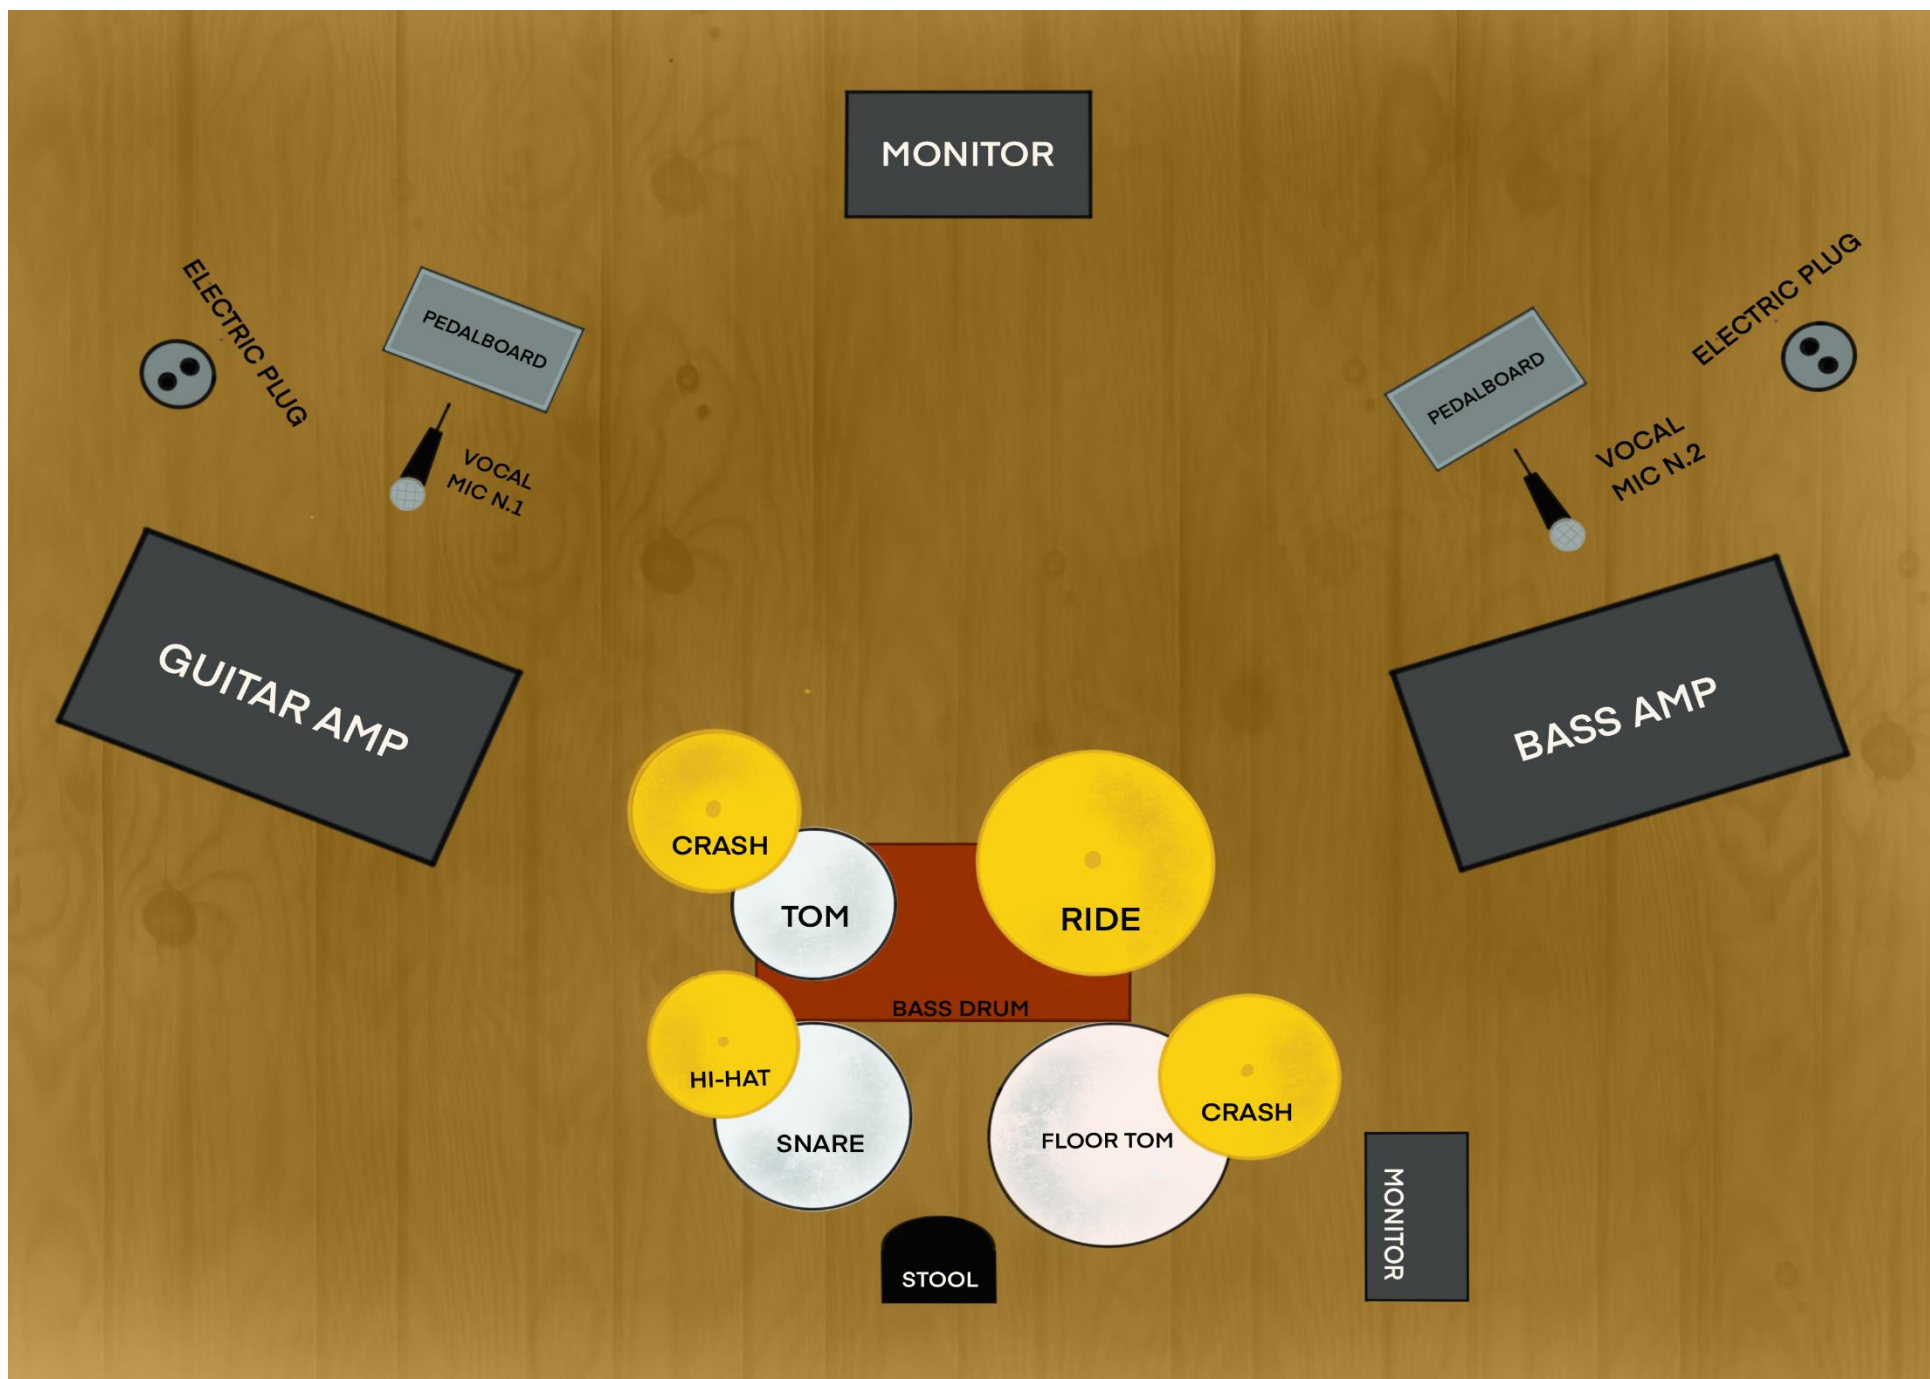

BLIND RIDE STAGE PLAN

INSTRUMENTS	REQUIREMENTS	PERFORMER
DRUM	3 piece drum kit: Kick 22', Tom 12', Floor Tom 16' 1 x Snare 3 x Cymbals 1 x Hi-Hat 1 x Kick drum mic 1 x Snare drum top mic 1 x Snare drum bottom mic 1 x Hi-Hat mic 1 x Floor tom mic 2 x Overhead Mic	Angelo
GUITAR LEAD VOCAL	1 x Vocal mic 1 x Guitar amp head 1 x Cabinet 4x12' 1 x Pedalboard	Marco
BASS BACKING VOCAL	1 x Vocal mic 1 x Bass amp Combo 160w or Head+Cabinet 1 x Fuzz pedal	Piergiorgio

BACKLINE NEEDED

DRUM	3 piece drum kit 1 x Snare stand 1 x Hi-Hat stand 2 x Cymbal stands
GUITAR LEAD VOCAL	1 x Vocal mic + Stand 1 x Cabinet 4x12'
BASS BACKING VOCAL	1 x Vocal mic + Stand 1 x Bass amp combo or Head+Cabinet

MONITORS 2 x stage monitors

WE BRING:

- Snare, Kick pedal, Cymbals, Stool, 1 x Cymbal stand.
- Guitar Amp Head, Pedalboard.

HOSPITALITY

We are 3 guys without specific needs about accomodation and we would be happy with a clean place and a bathroom for a quick shower.